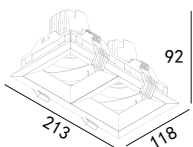

↻ 200x105(Cut out)

223 343
LED Power **Colour Temp** **Luminous**
26W 2700/3000K 2850lm
4000/5000K 3052lm