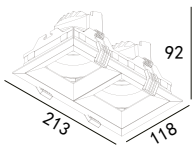

# Recessed Accent Light PICTOR Adjustable

white grey black

**223 342**  
**LED Power** **Colour Temp** **Luminous**  
16W 2700/3000K 1508lm  
4000/5000K 1508lm

**LIGHT DISTRIBUTION** For 3000k

↻ 200x105(Cut out)