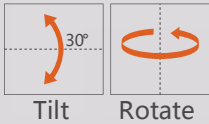

# Recessed Accent Light PICTOR Adjustable

white grey black

**223 342**  
**LED Power** **Colour Temp** **Luminous**  
16W 2700/3000K 1508lm  
4000/5000K 1508lm

**LIGHT DISTRIBUTION** For 3000k

↻ 200x105(Cut out)